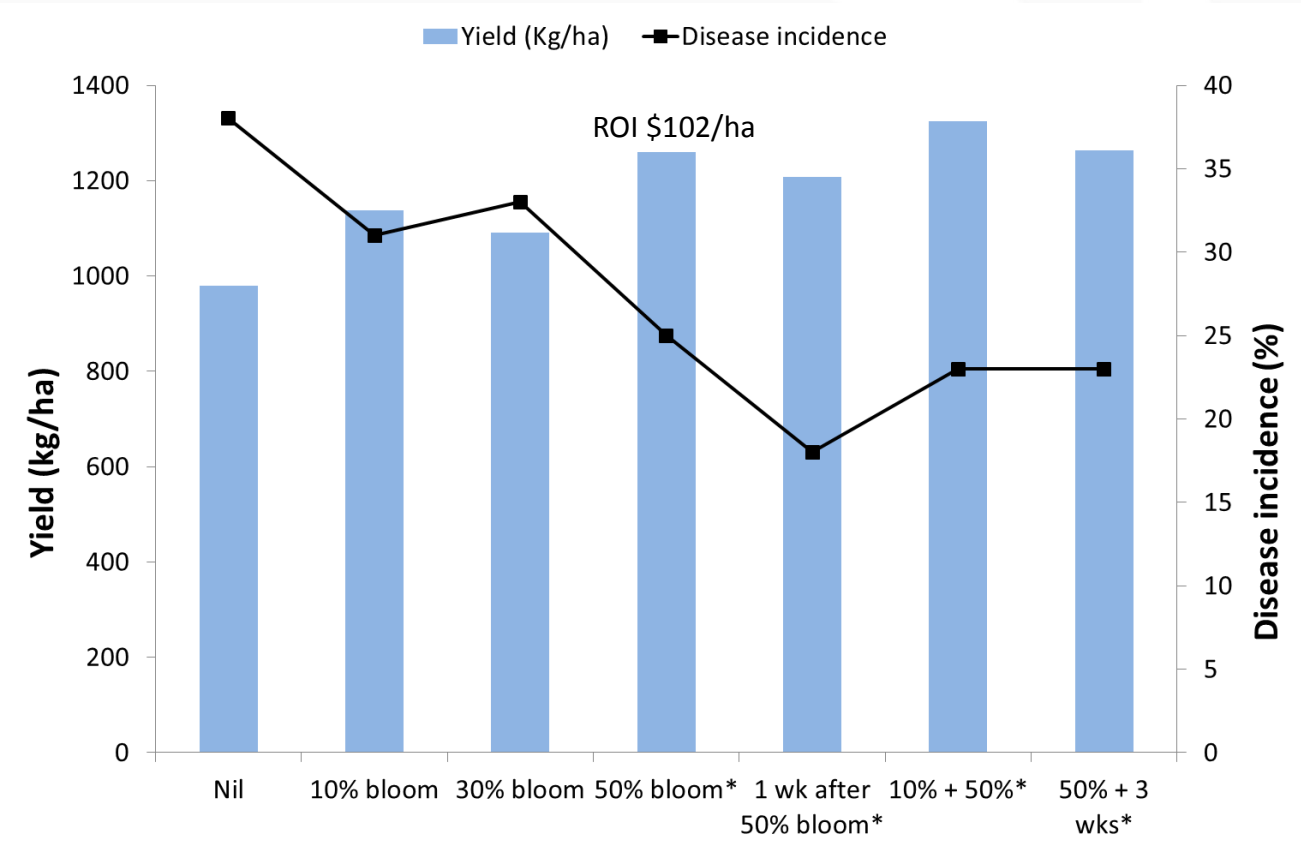

Fungicide timing for SSR-Moonyoonooka 2016

Economics of fungicide timings – net returns (\$)

Fungicide timing for SSR – Moonyoonooka 2013

Effect of row spacing/plant density in conjunction with fungicide on SSR and yield 2016

★ Significant effects

Effect of row spacing/plant density in conjunction with fungicide on SSR and yield 2014

★ Significant effects