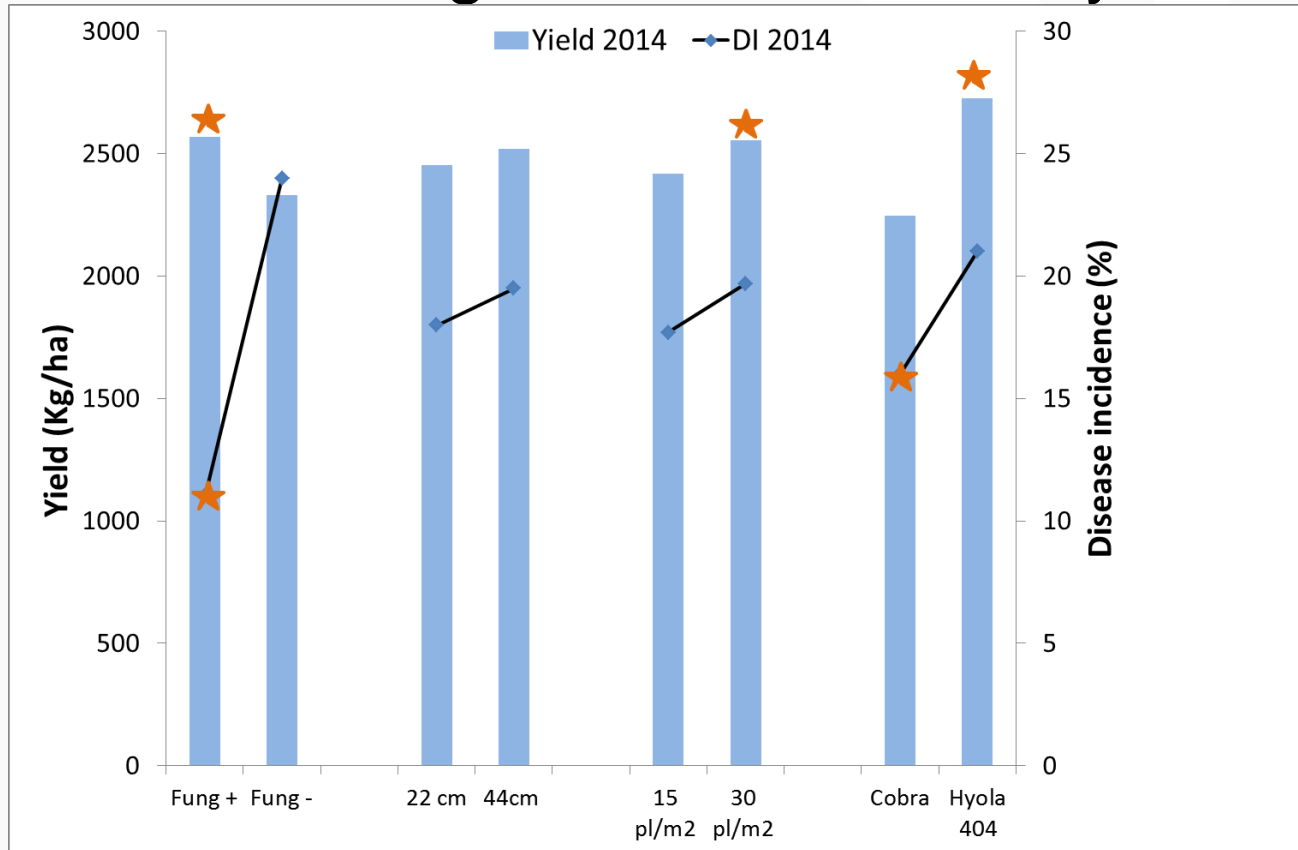

Fungicide timing for SSR-Moonyoonooka 2016

Economics of fungicide timings – net returns (\$)

Fungicide timing for SSR – Moonyoonooka 2013

Effect of row spacing/plant density in conjunction with fungicide on SSR and yield 2016

★ Significant effects

Effect of row spacing/plant density in conjunction with fungicide on SSR and yield 2014

★ Significant effects