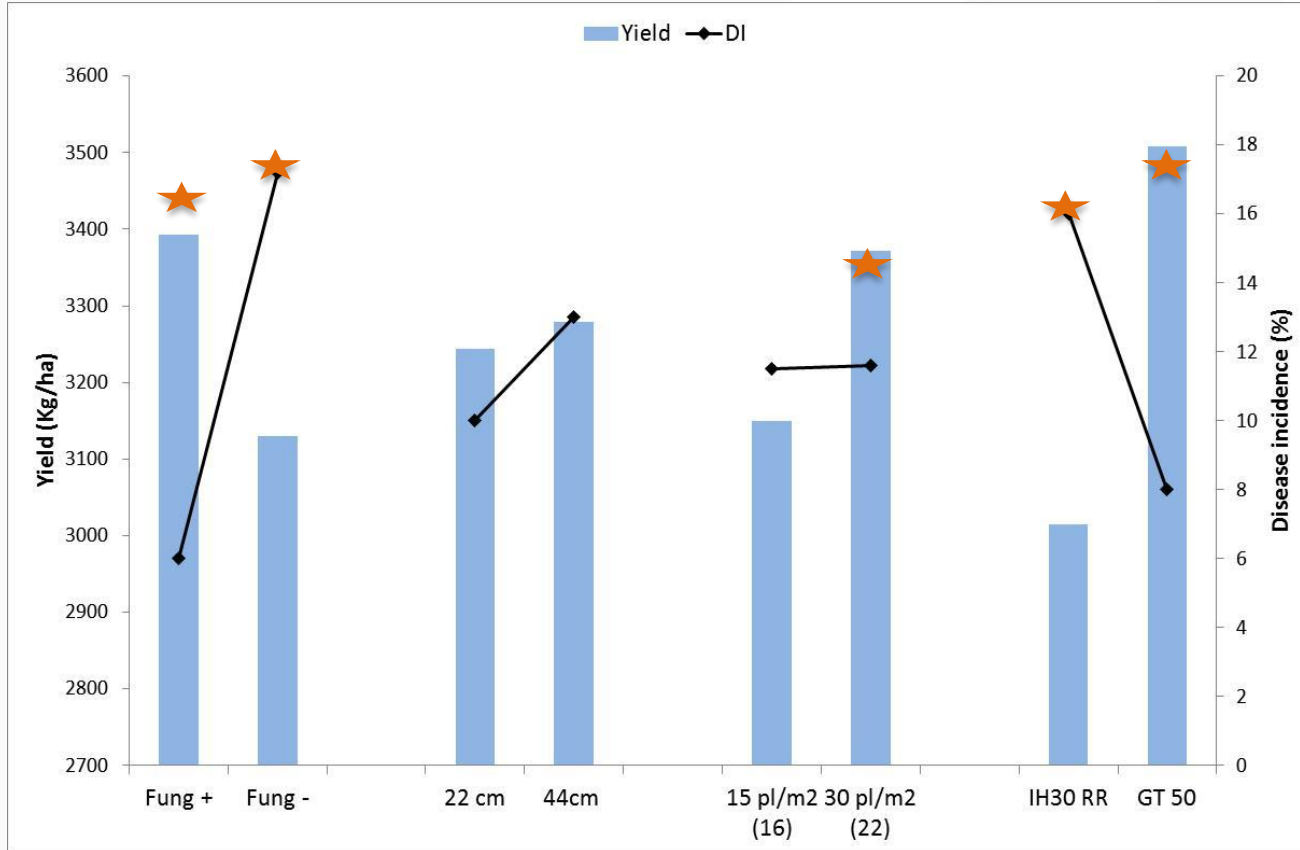

Fungicide timing for SSR-Moonyoonooka 2016

Economics of fungicide timings – net returns (\$)

Fungicide timing for SSR – Moonyoonooka 2013

Effect of row spacing/plant density in conjunction with fungicide on SSR and yield 2016

★ Significant effects

Effect of row spacing/plant density in conjunction with fungicide on SSR and yield 2014

★ Significant effects