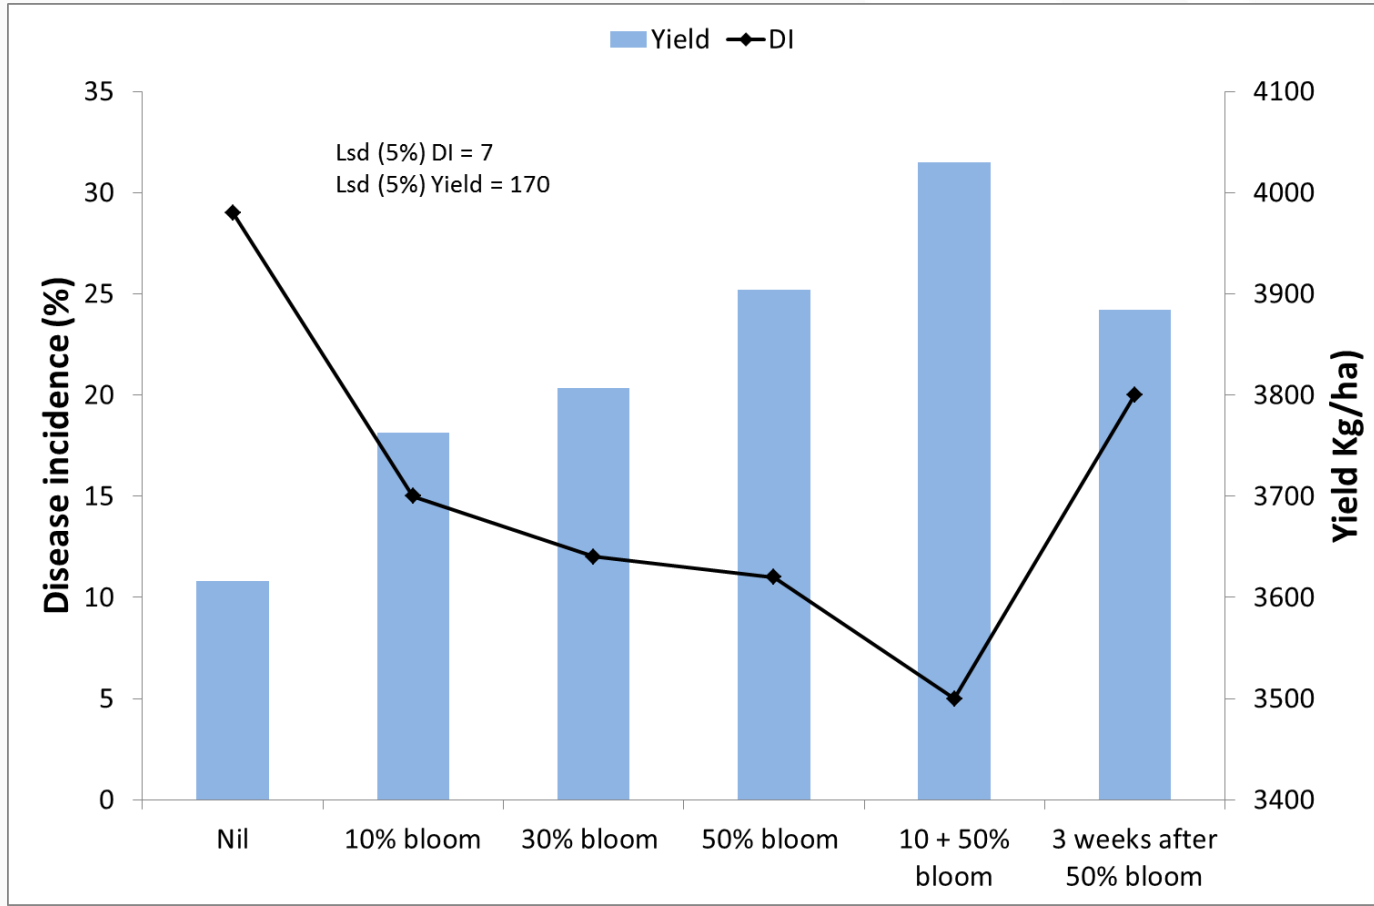

Fungicide timing for SSR-Moonyoonooka 2016

Economics of fungicide timings – net returns (\$)

Fungicide timing for SSR – Moonyoonooka 2013

Effect of row spacing/plant density in conjunction with fungicide on SSR and yield 2016

★ Significant effects

Effect of row spacing/plant density in conjunction with fungicide on SSR and yield 2014

★ Significant effects