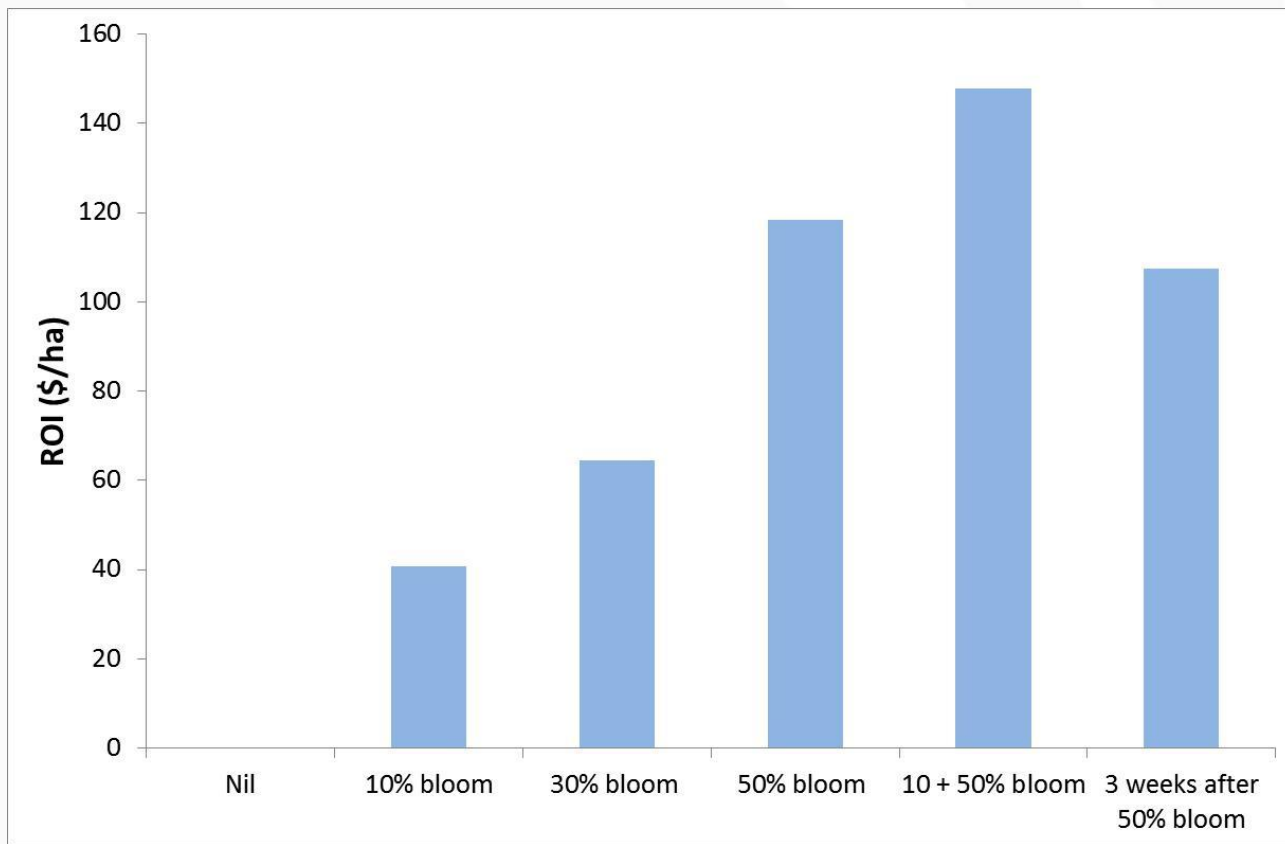

Fungicide timing for SSR-Moonyoonooka 2016

Economics of fungicide timings – net returns (\$)

Fungicide timing for SSR – Moonyoonooka 2013

Effect of row spacing/plant density in conjunction with fungicide on SSR and yield 2016

★ Significant effects

Effect of row spacing/plant density in conjunction with fungicide on SSR and yield 2014

★ Significant effects