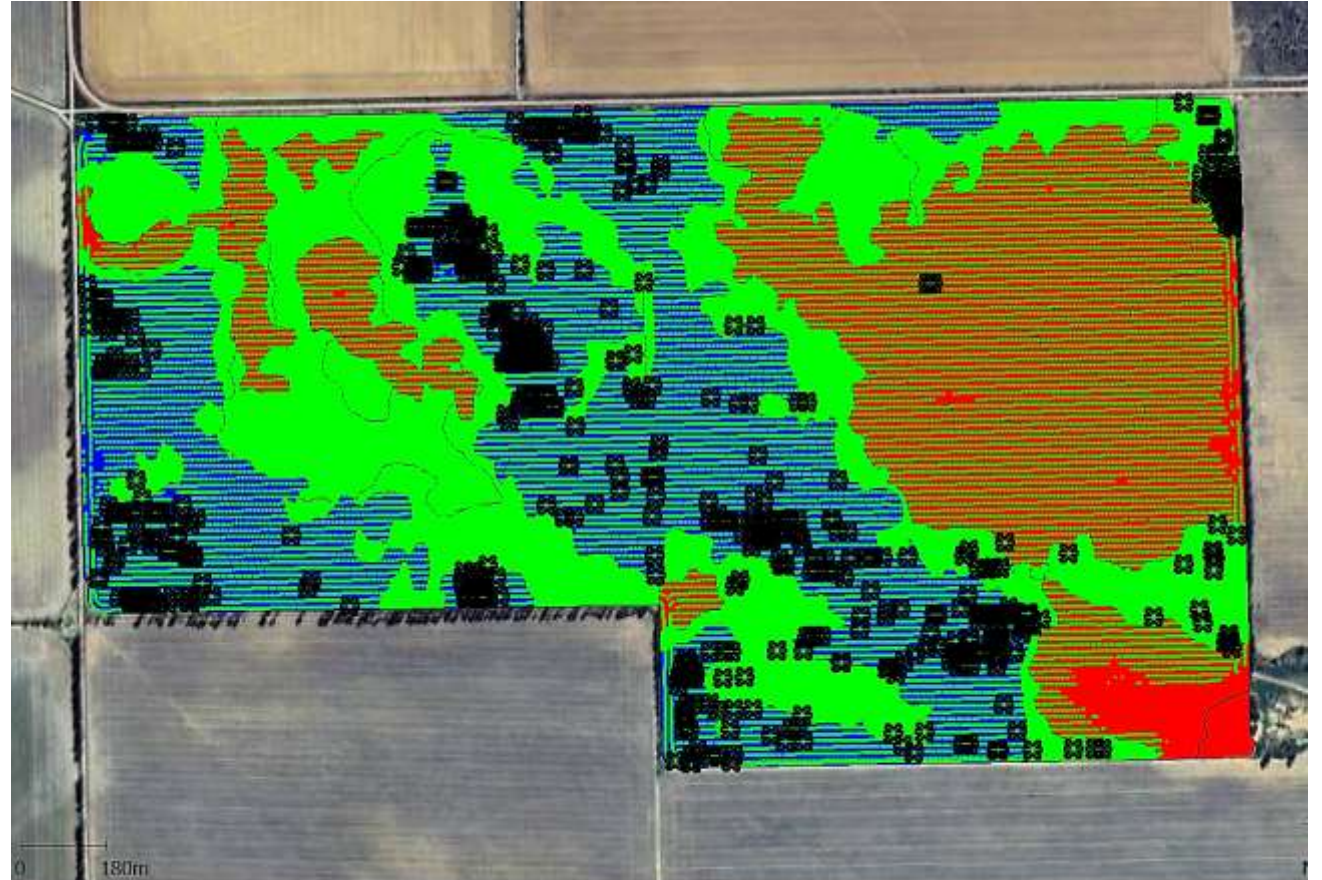

Weed Control on Wepowie

Ben Cripps Wepowie Ag

Reconnaissance Soldier – the function of a Recon Soldier is to gather information on the enemy. To do this they use many different tactics and techniques

Applied to Ag – I have taken our Business towards Precision Ag. Every time our machines are in the paddock we collect information in a Geospatial format so we can form a greater understanding of our Farm. It is also kept on one platform to make it easily accessible.

Definition of an Ambush - To make a surprise attack on someone from a concealed position. **The Aim of an Ambush** - To kill the enemy as many times as possible in as little time as possible.

Applied to Ag – this means in one year we try to kill weeds as many times as possible with different methods and also I'm a big fan of overkill.

TTP's Used

- **Information Collection**
- **Weedit – Used summer, Fallow & Seeding**
- **Agronomic – Plant Density, Soil Amelioration & Rotation.**
- **VRT – Plant Density, Soil Type, Chemicals**
- **Multiple Applications**
- **Chaff Cart or HWSM**
- **Weed Mapping**
- **Control Traffic**