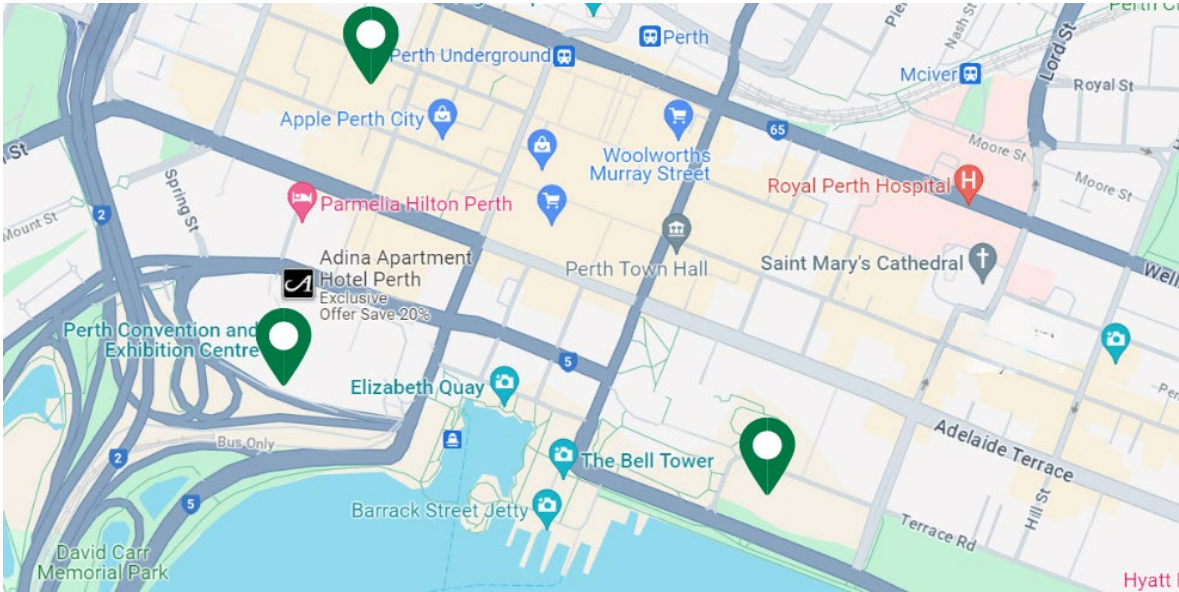

2024 GRAINS RESEARCH UPDATE WESTERN REGION

Perth – 26 and 27 February 2024

Perth Convention and Exhibition Centre (PCEC)

Parking and Public Transport Options

Listed below are car parks near the venue for your consideration and public transport options. If booking accommodation just outside of the city such as The Crown, catching public transport, an Uber or Taxi may be a cheaper option for you to consider. We have negotiated a discounted accommodation rate at the Crown. Further information about accommodation can be found [here](#).

PARKING NEAR PCEC	Day Rates
<p>CPP Convention Centre Car Park</p> <p>21 Mounts Bay Rd and Mitchell Freeway, Perth 6000</p> <p>Access via: Mill St, Mounts Bay Rd, or the Riverside Dv off-ramp from Mitchell Freeway</p> <p>Open: 24 hours, 7 days a week</p>	<p>\$24.00</p> <p>Monday-Friday</p> <p>6am to 5.59pm</p> <p>(Free parking after 6pm)</p>
<p>CPP Terrace Road</p> <p>165 Terrace Road, Perth 6000</p> <p>Open: 24 hours, 7 days a week</p>	<p>\$17.00</p> <p>Monday-Friday</p> <p>6am to 5.59pm</p> <p>(Free parking after 6pm)</p>
<p>CPP His Majesty's</p> <p>377 Murray Street, Perth 6000</p> <p>Open: 6am to 12.00am</p>	<p>\$22.00</p> <p>Monday-Friday</p> <p>6am to 5.59pm</p> <p>(Free parking after 6pm)</p>
<p>Crown Hotel Parking</p> <p>For those staying at the Crown Perth, we recommend taking advantage of the free parking Crown offers and catching an Uber or taxi to the PCEC.</p>	<p>Free Parking</p>

 CPP Car parks near PCEC

PUBLIC TRANSPORT

Elizabeth Quay Train Station

A short 5-minute walk to the PCEC. Services both the Joondalup Line & Mandurah Line

Elizabeth Quay Bus Station

A short 2-minute walk to the PCEC

Pedestrian Entrance

The main pedestrian entrance is a short walk from St Georges Terrace or the bus port via Mill St, the connecting walkways. This entrance will provide direct access to Level 2, to reach registration take the stairs/escalators up to Level 3 of the PCEC.